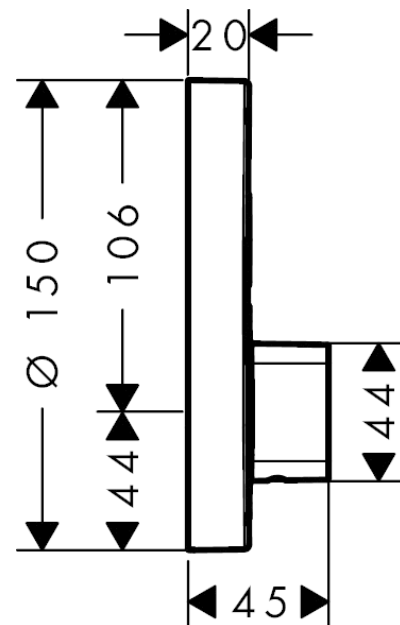

ShowerSelect S

Mixer for concealed installation for 2 functions

Surfaces: **chrome** Article Number: **15748000**

Description

product features

- connection type: basic set
- flow rate hand shower connection at 0.3 MPa: 20 l/min
- flow rate upper outlet: 20 l/min
- operating pressure: min. 0.1 MPa/max. 1.0 MPa
- scope of supply: handle, escutcheon, mixing unit

Mandatory Accessoires

- Basic set iBox universal (#01800XXX)
- iBox universal Basic with pre-mounted angle connection G1/2 (#01810XXX)

Optional Accessoires

- Extension element Ø 150 mm (#13597XXX)
- iBox universal basic set extension 25 mm (#13595XXX)

Technology

Product image

Scale drawing

ShowerSelect S

Mixer for concealed installation for 2 functions

Surfaces: **chrome** Article Number: **15748000**

Flowchart